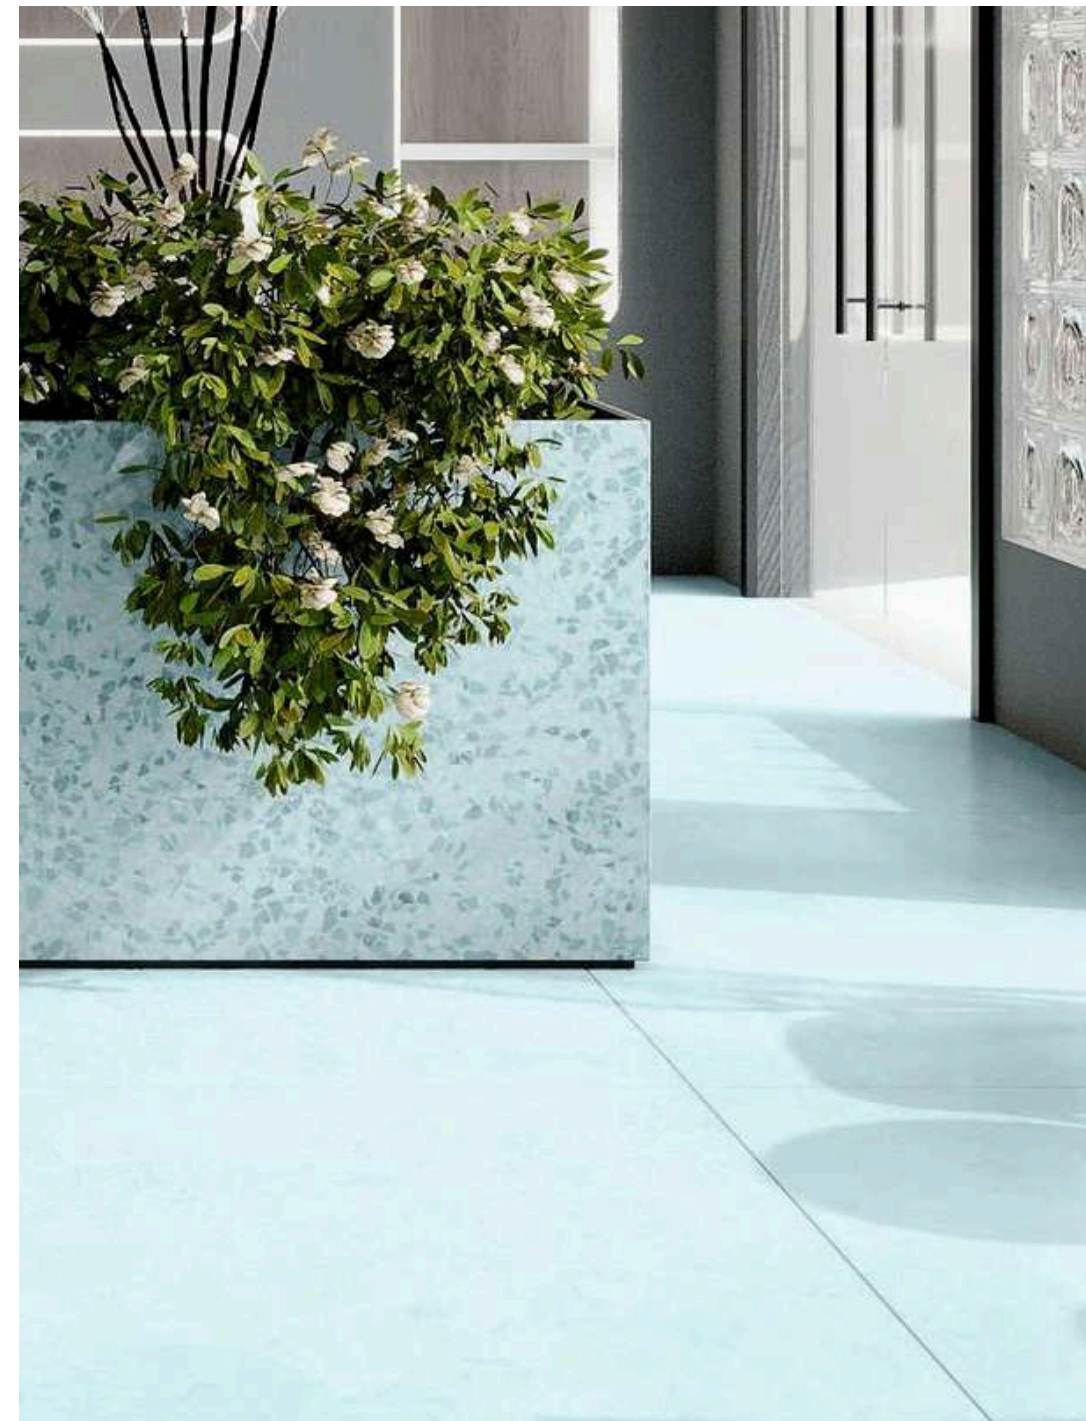

TESEO CHIPS BLUSH
TESEO BLUSH

LUCE SURFACE
GLAZED VITRIFIED BODY

SIZE :
800X1600MM

RANDOM :
04

Touch for Virtual
360°

● **DISTINCTIVELY LUXURIOUS**