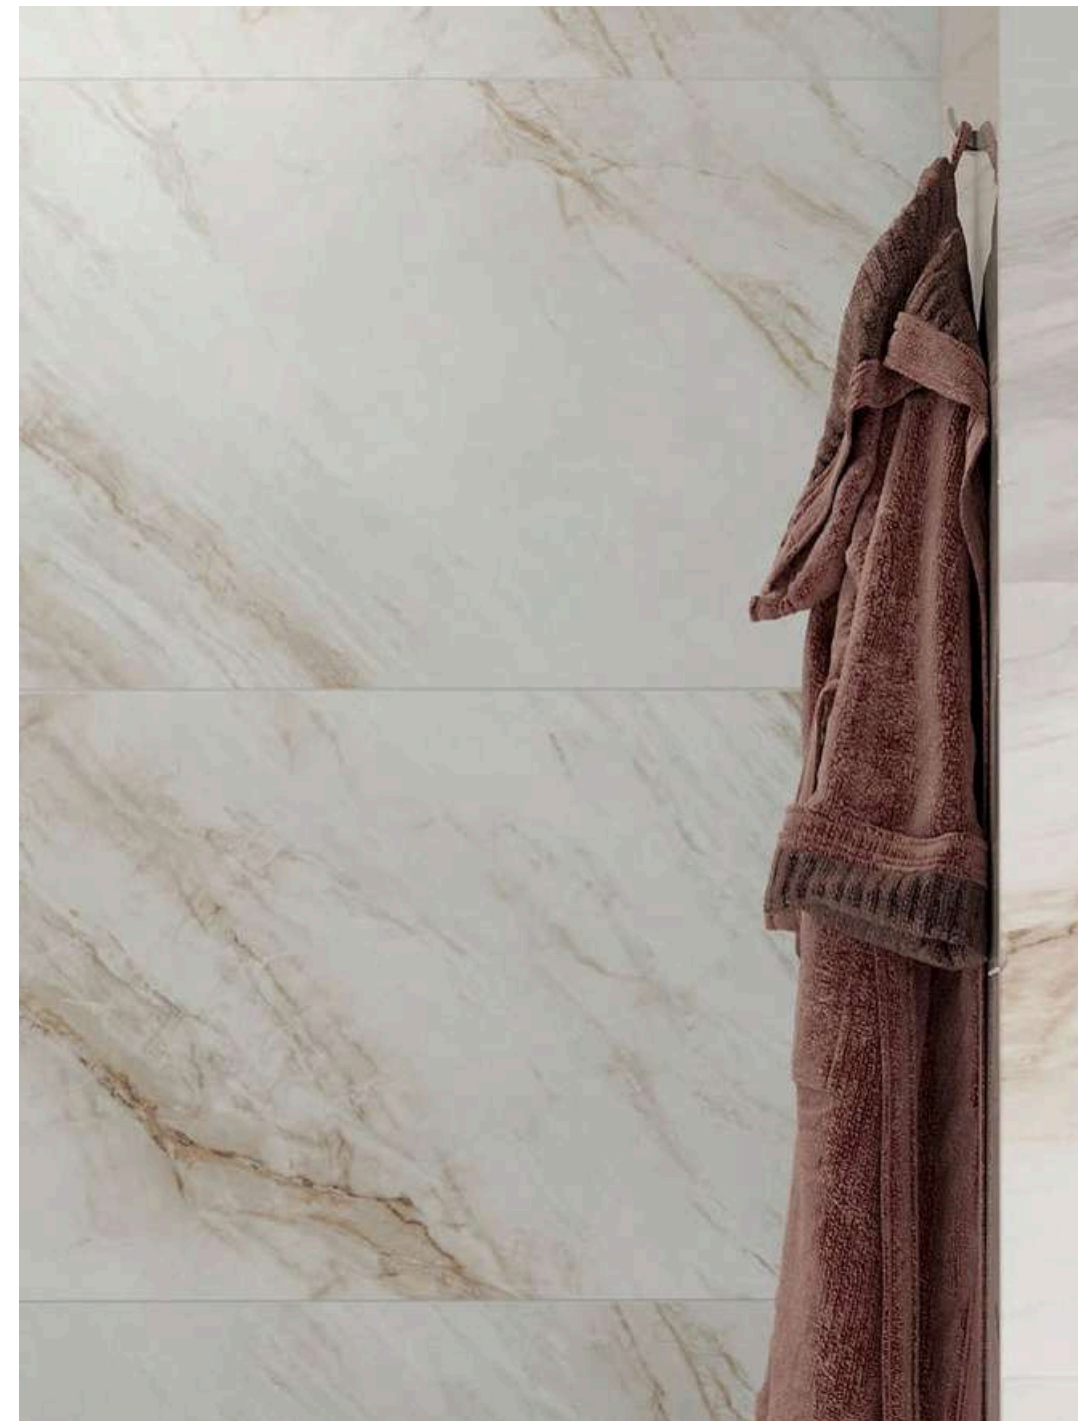

# VOLAX MARTINI

LUCE SURFACE  
GLAZED VITRIFIED BODY

SIZE :  
800X1600MM

RANDOM :  
04

**CREATIVE AND CLASSIC**

Touch for Virtual  
**360°**

LUNERA  
SURFACE  
CRAFTING THE ART OF LUXURY

**TESEO CHIPS BLUSH**  
**TESEO BLUSH**