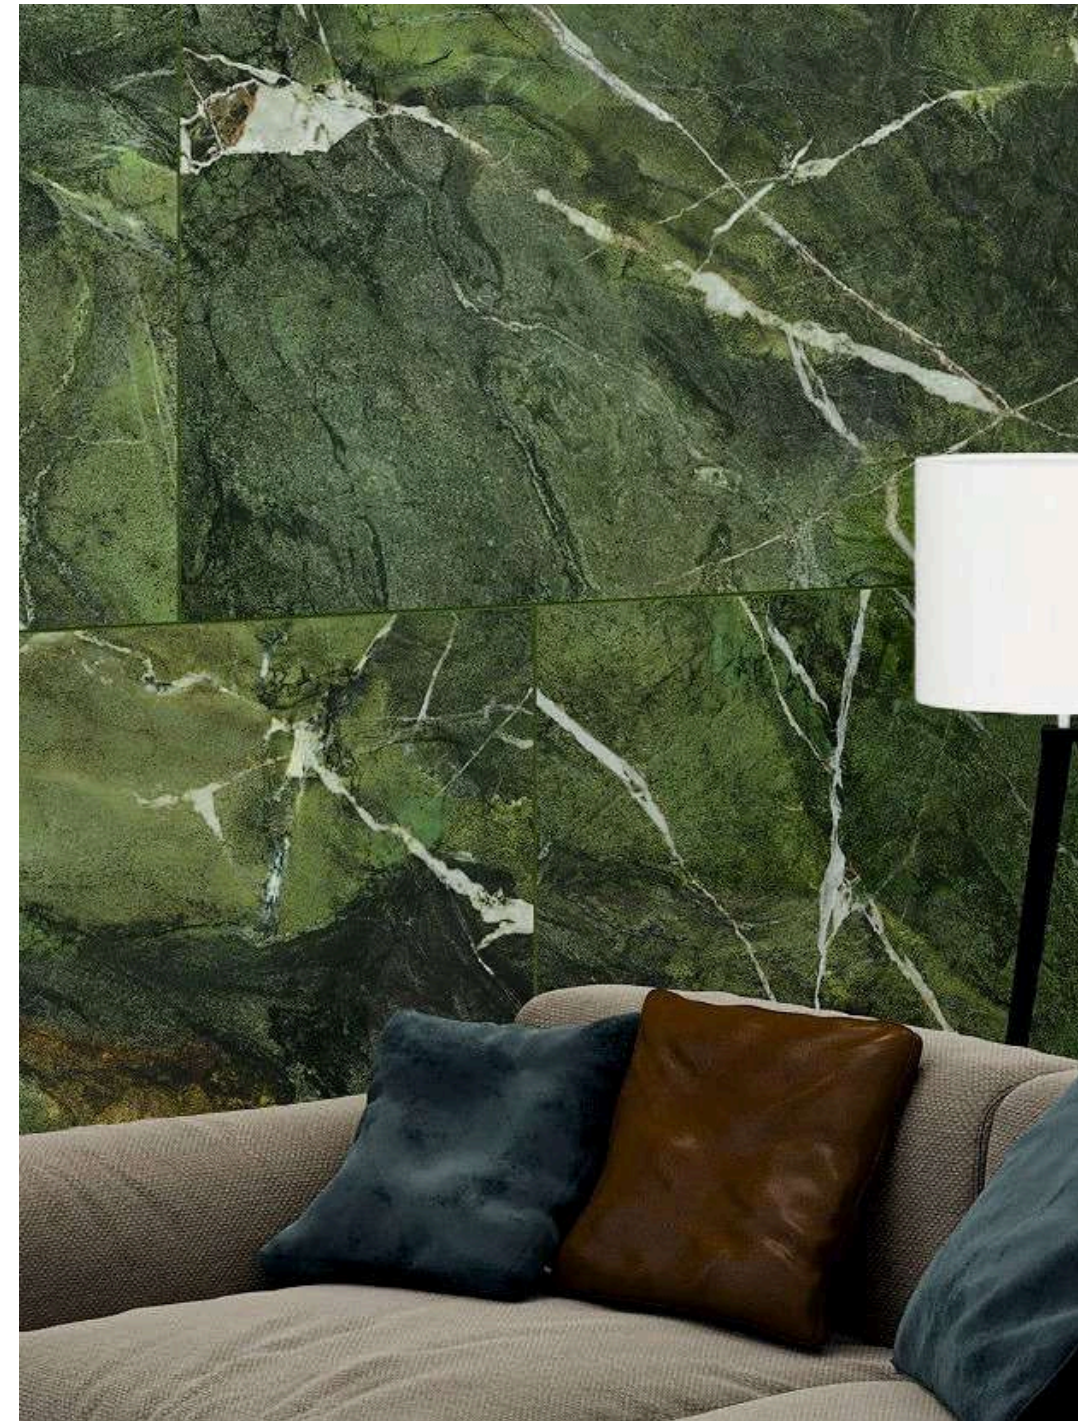

# TIFFON VERDE

LUCE SURFACE  
GLAZED VITRIFIED BODY

SIZE :  
800X1600MM

RANDOM :  
03

Touch for Virtual  
360°

● **SIMPLICITY ELEGANCE**

LUXERA  
SURFACE  
CRAFTING THE ERA OF LUXURY

Luce  
SURFACE