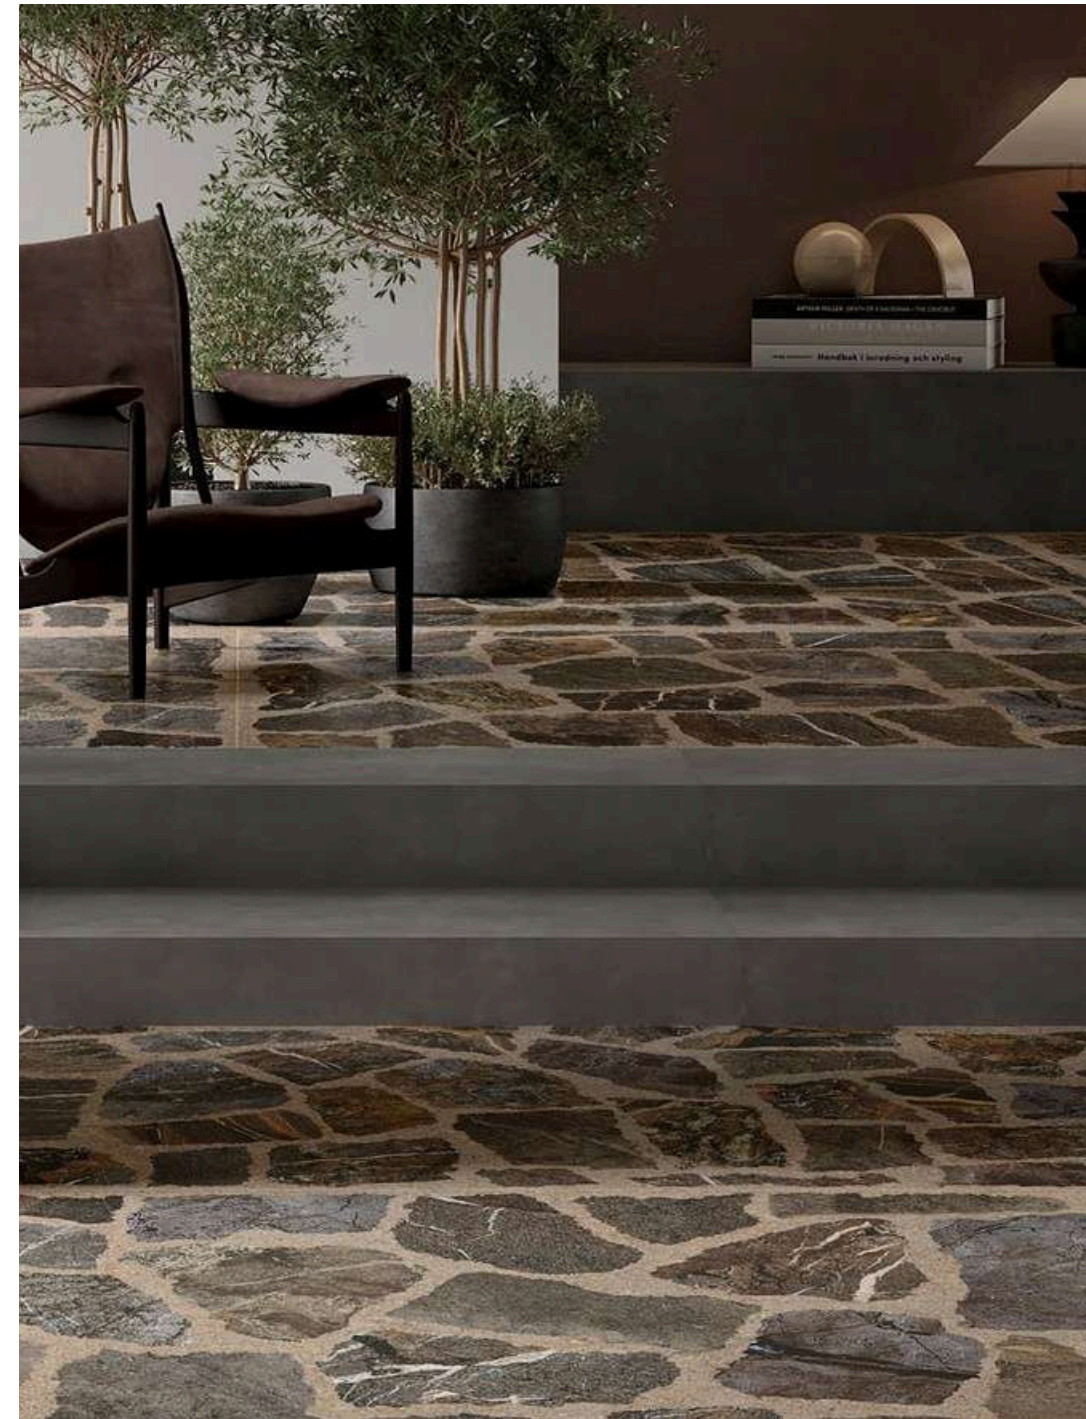

# MAMMOTH CHIPS BROWN

LUCE SURFACE  
GLAZED VITRIFIED BODY

SIZE :  
800X1600MM

RANDOM :  
04

Touch for Virtual  
**360°**

● **YOUR LOOK BETTER**