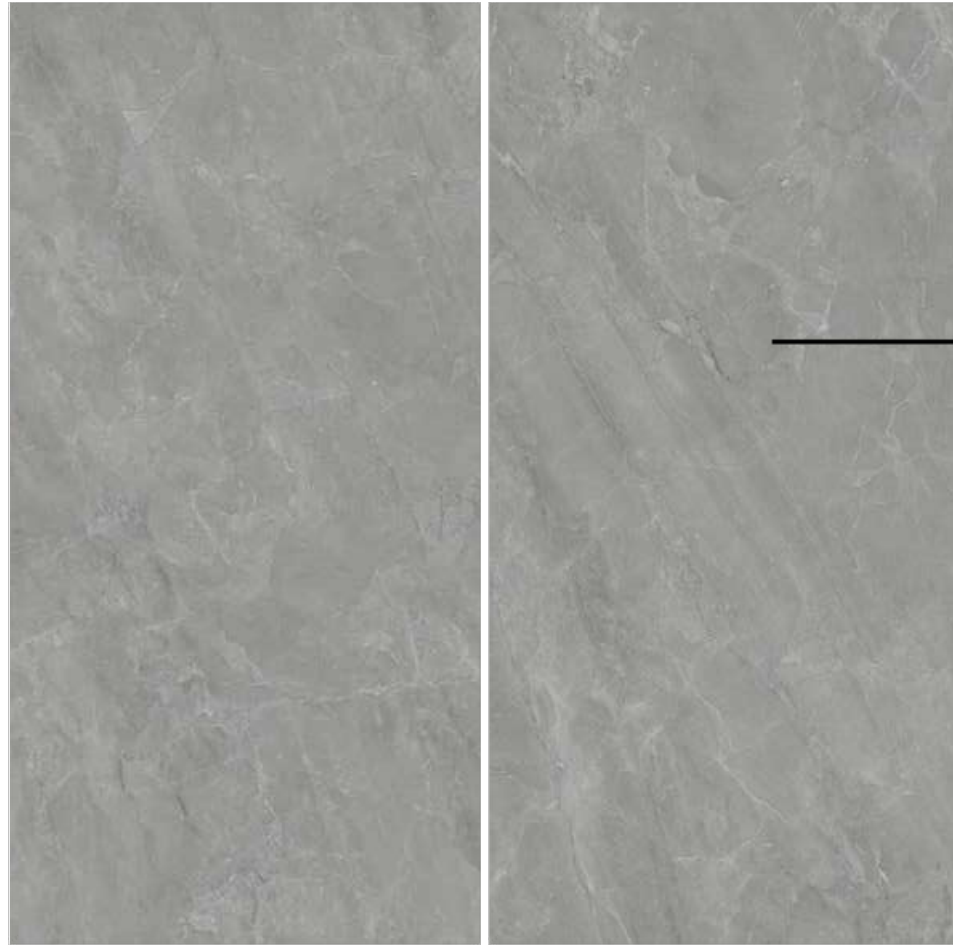

# TWILIGHT GERY

LUCE SURFACE  
GLAZED VITRIFIED BODY

SIZE :  
800X1600MM

RANDOM :  
04

Touch for Virtual  
**360°**

● **EXTREMELY FUNCTIONAL**