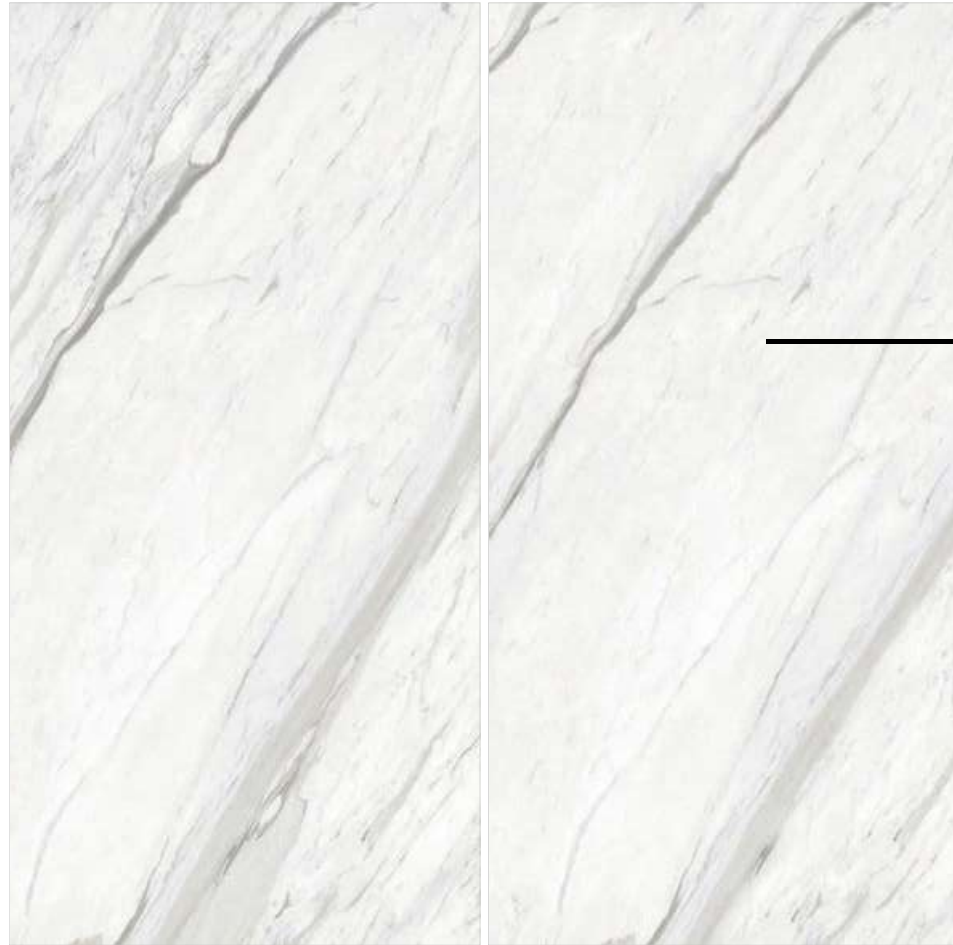

CALACATTA SUPREME