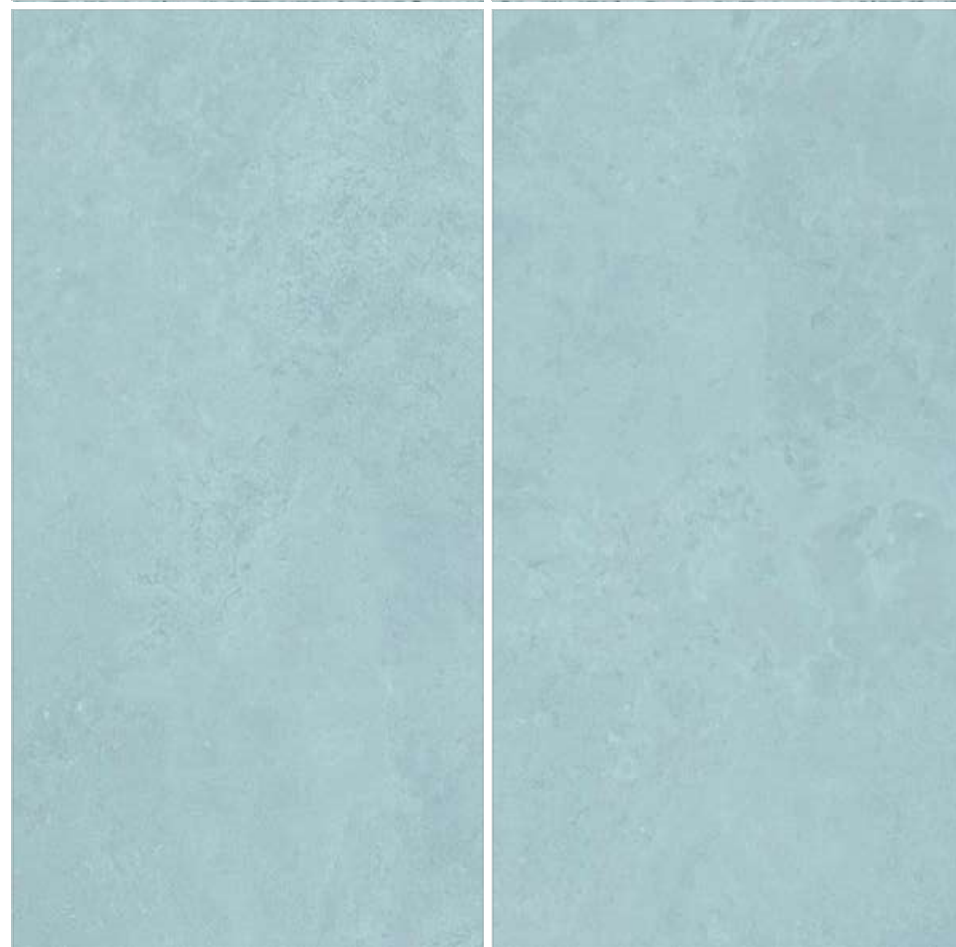

TESEO CHIPS BLUSH
TESEO BLUSH

LUCE SURFACE
GLAZED VITRIFIED BODY

SIZE :
800X1600MM

RANDOM :
04

Touch for Virtual
360°

● **DISTINCTIVELY LUXURIOUS**