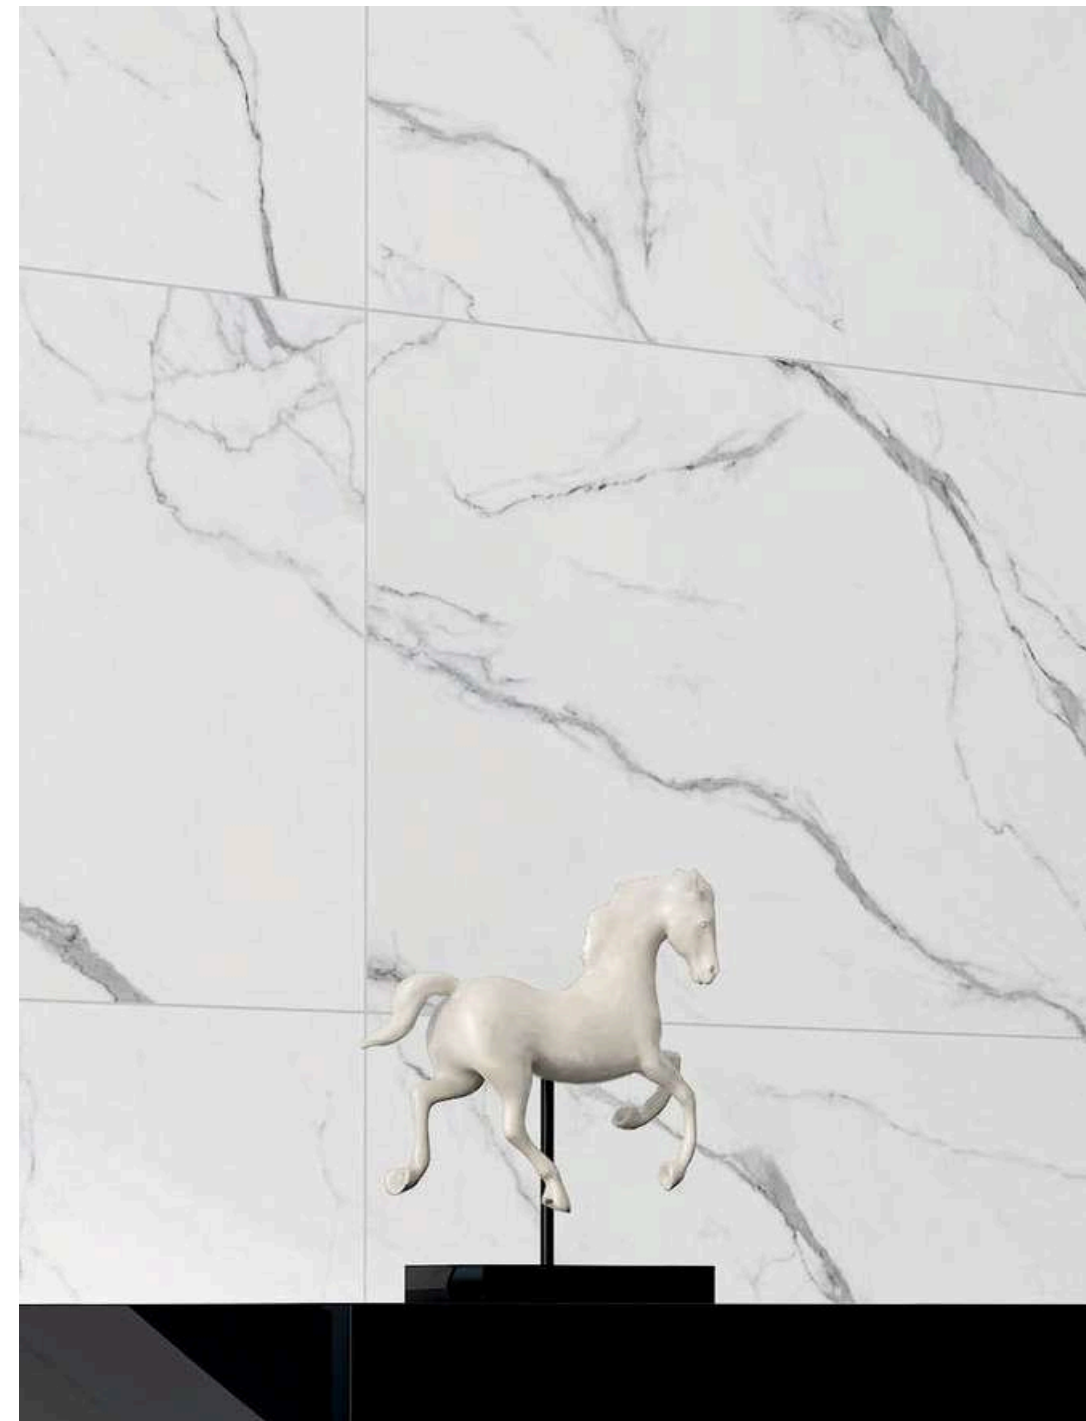

# CALACATTA ORO

LUCE SURFACE  
GLAZED VITRIFIED BODY

SIZE :  
800X1600MM

RANDOM :  
05

Touch for Virtual

● **TIMELESS ELEGANCE**