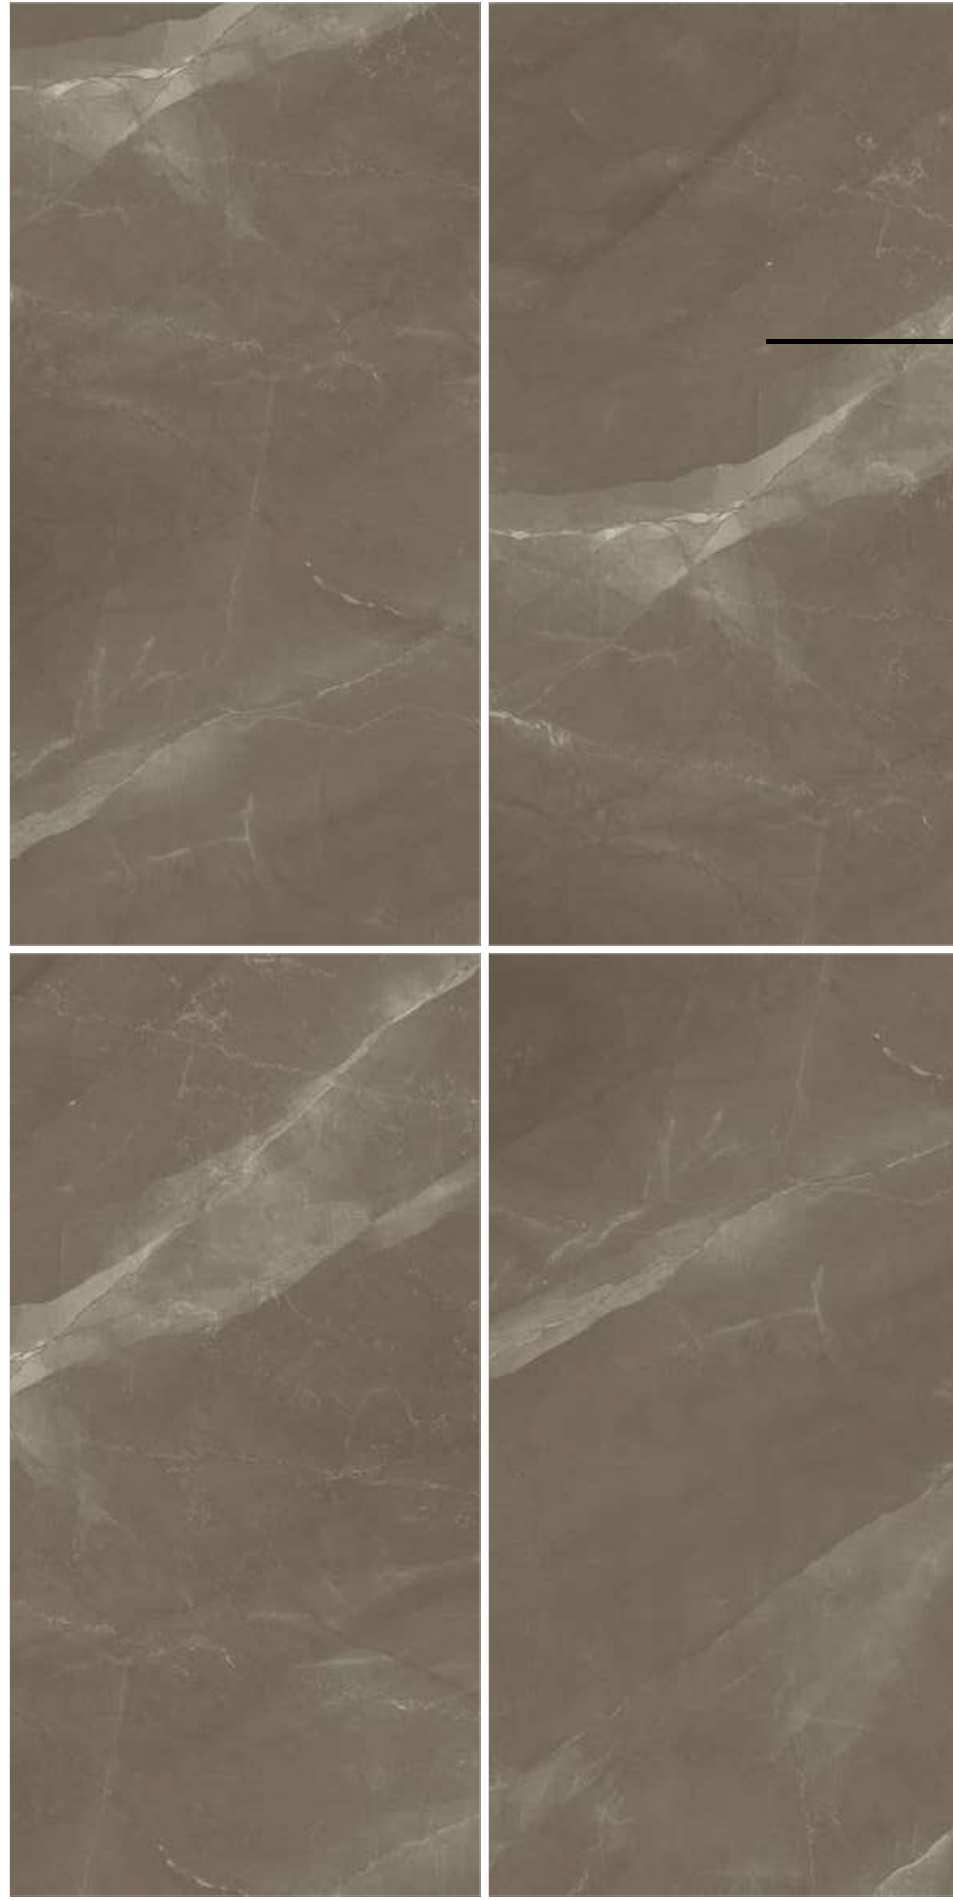

# LEGEND CHOCO

LUCE SURFACE  
GLAZED VITRIFIED BODY

SIZE :  
800X1600MM

RANDOM :  
05

Touch for Virtual  
**360°**

● **SUBTLE ART OF CHANGE**