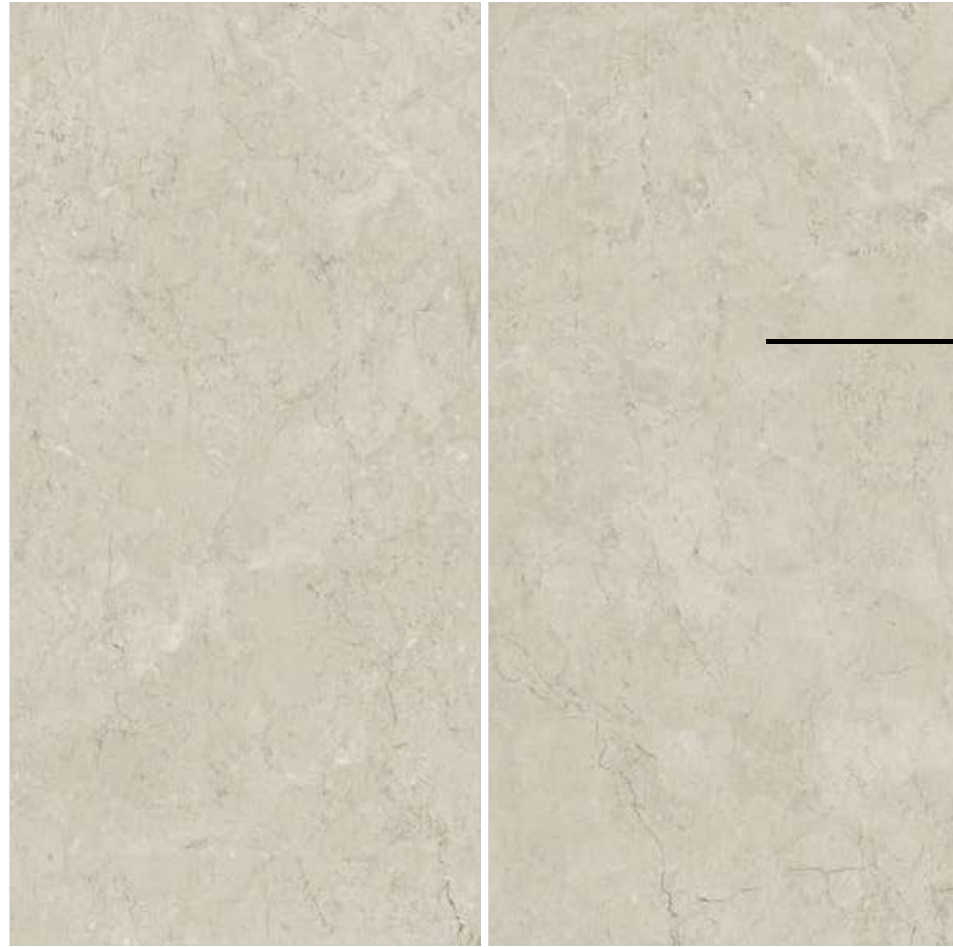

FANCI GREY

LUCE SURFACE
GLAZED VITRIFIED BODY

SIZE :
800X1600MM

RANDOM :
04

Touch for Virtual

● **TIMELESS ELEGANCE**