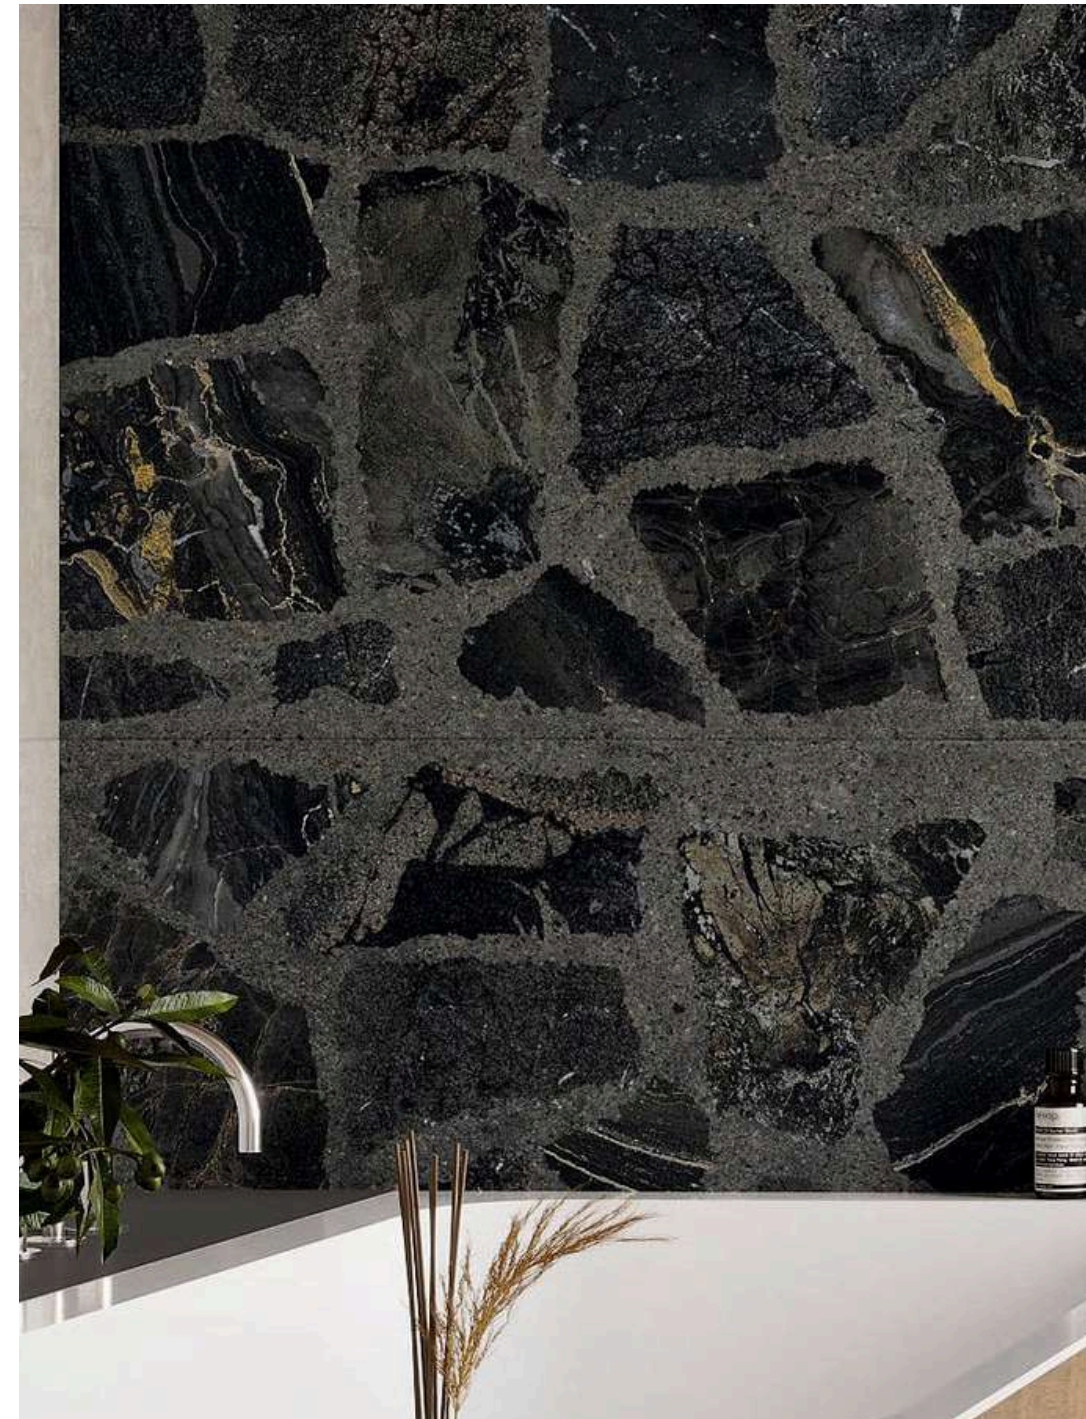

# MAMMOTH CHIPS GREY

LUCE SURFACE  
GLAZED VITRIFIED BODY

SIZE :  
800X1600MM

RANDOM :  
04

Touch for Virtual  
360°

● BRINGS A DIFFERENCE

LUXERA  
SURFACE  
CRAFTING THE ERA OF LUXURY

Luce  
SURFACE