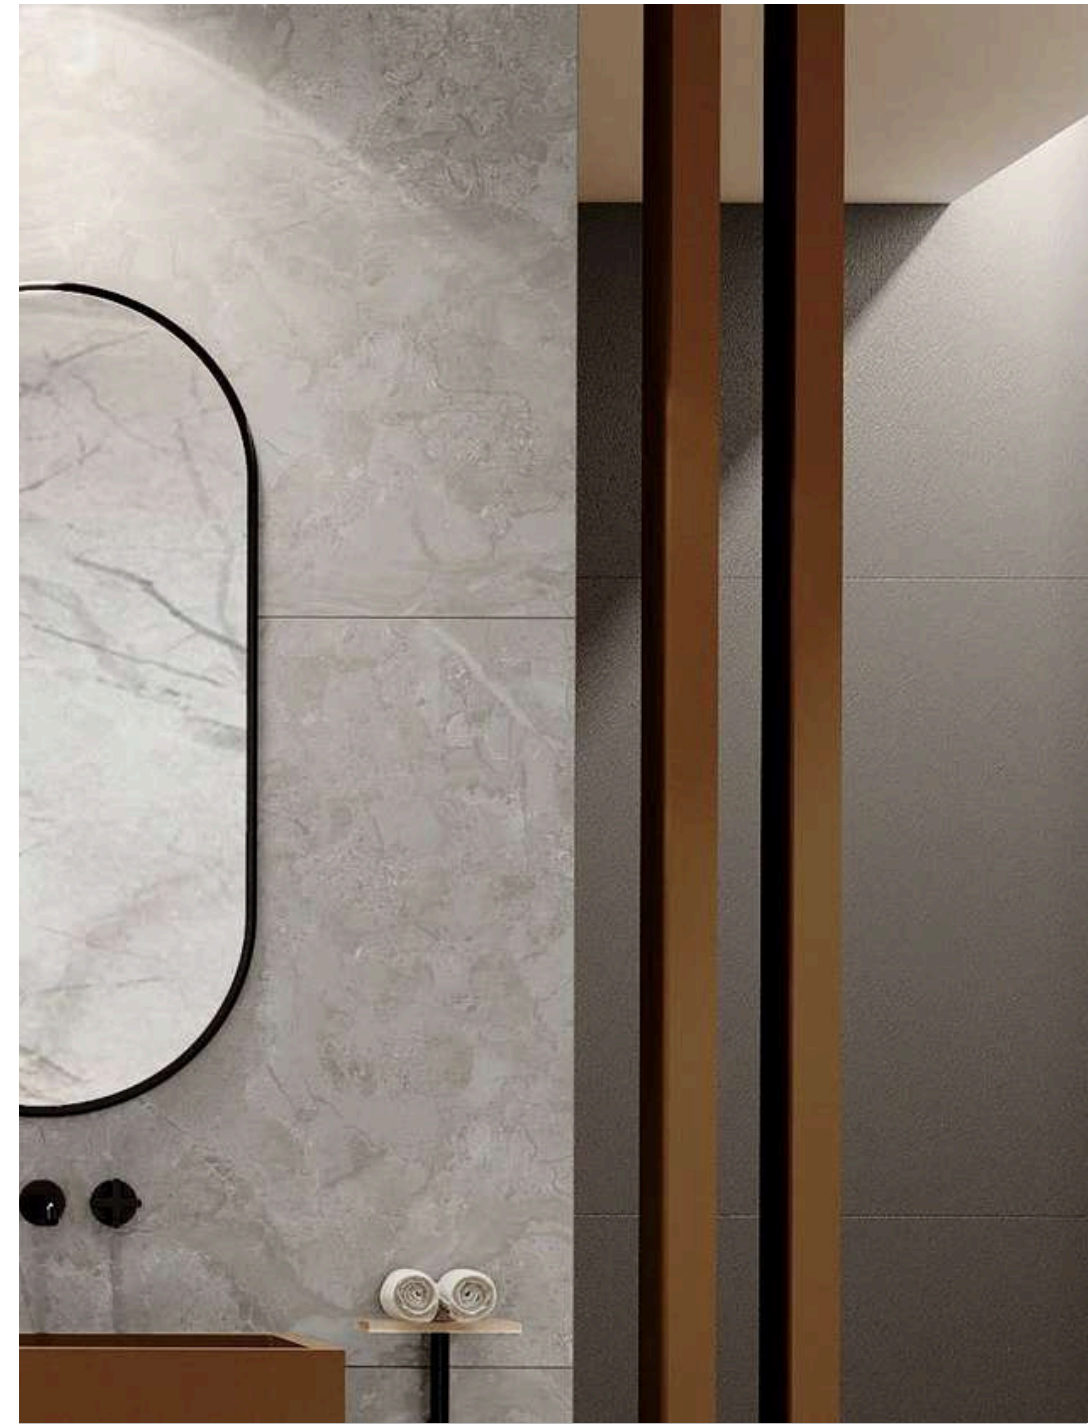

# PULIDO TAUPE

LUCE SURFACE  
GLAZED VITRIFIED BODY

SIZE :  
800X1600MM

RANDOM :  
04

Touch for Virtual  
**360°**

● **PERSISTENTLY EXQUISITE**

LUXERA  
SURFACE  
CRAFTING THE ERA OF LUXURY

luce  
SURFACE