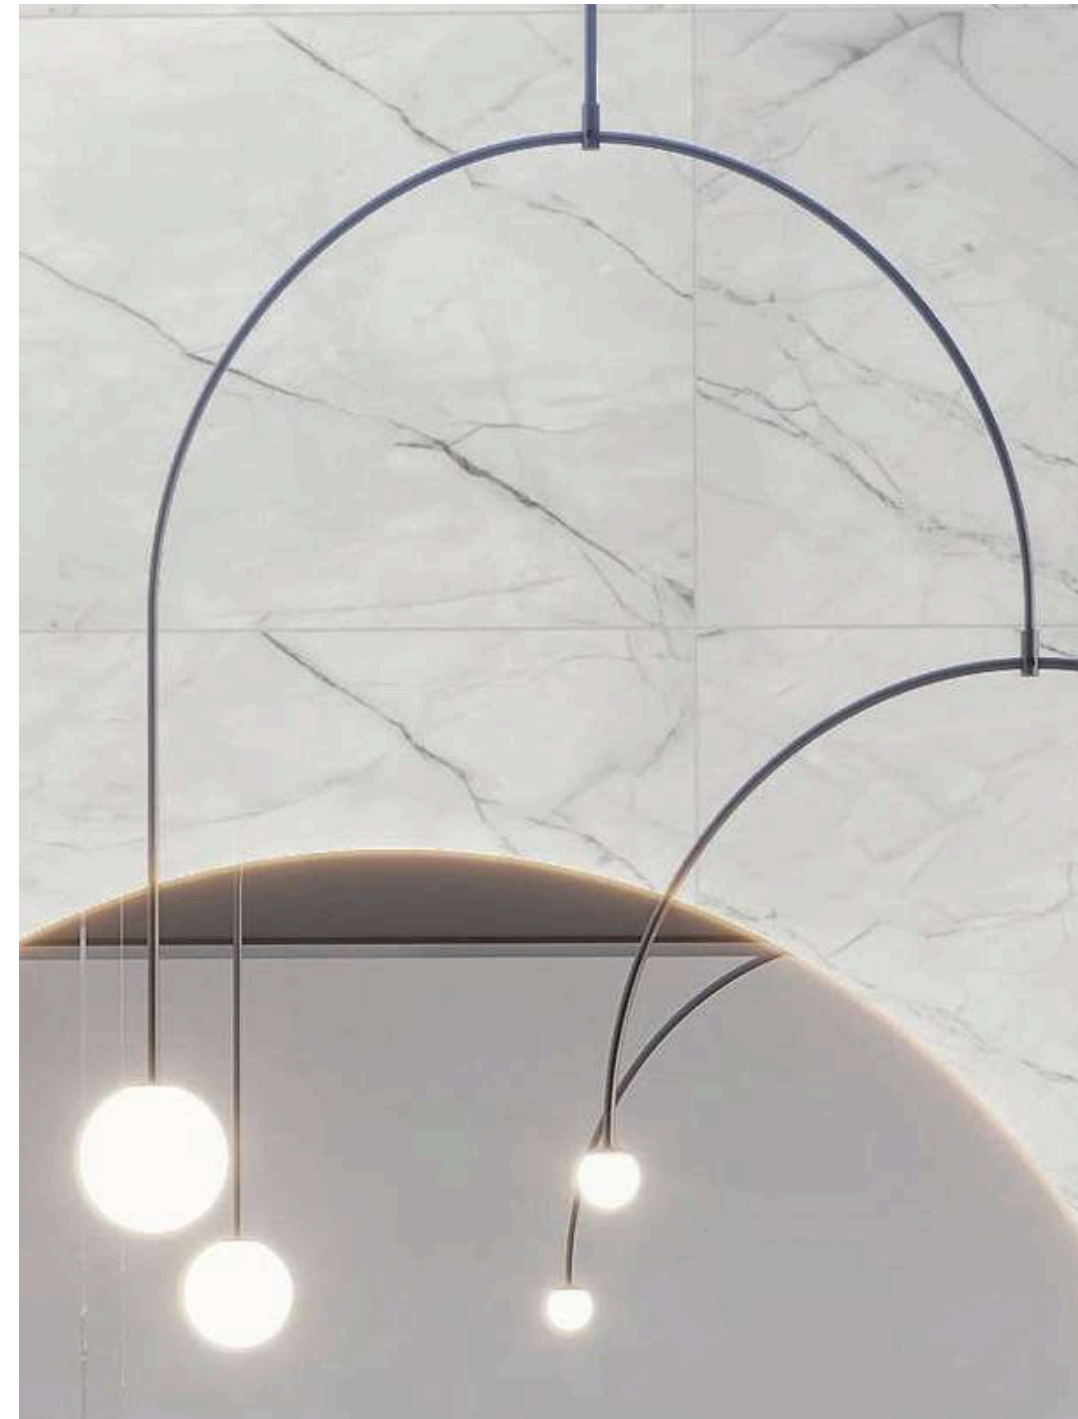

# VENICE GREY

LUCE SURFACE  
GLAZED VITRIFIED BODY

SIZE :  
800X1600MM

RANDOM :  
04

Touch for Virtual

● **AN IDEAL CHOICE**

**Luce**  
SURFACE

**LUXERA  
SURFACE**  
CRAFTING THE ERA OF LUXURY