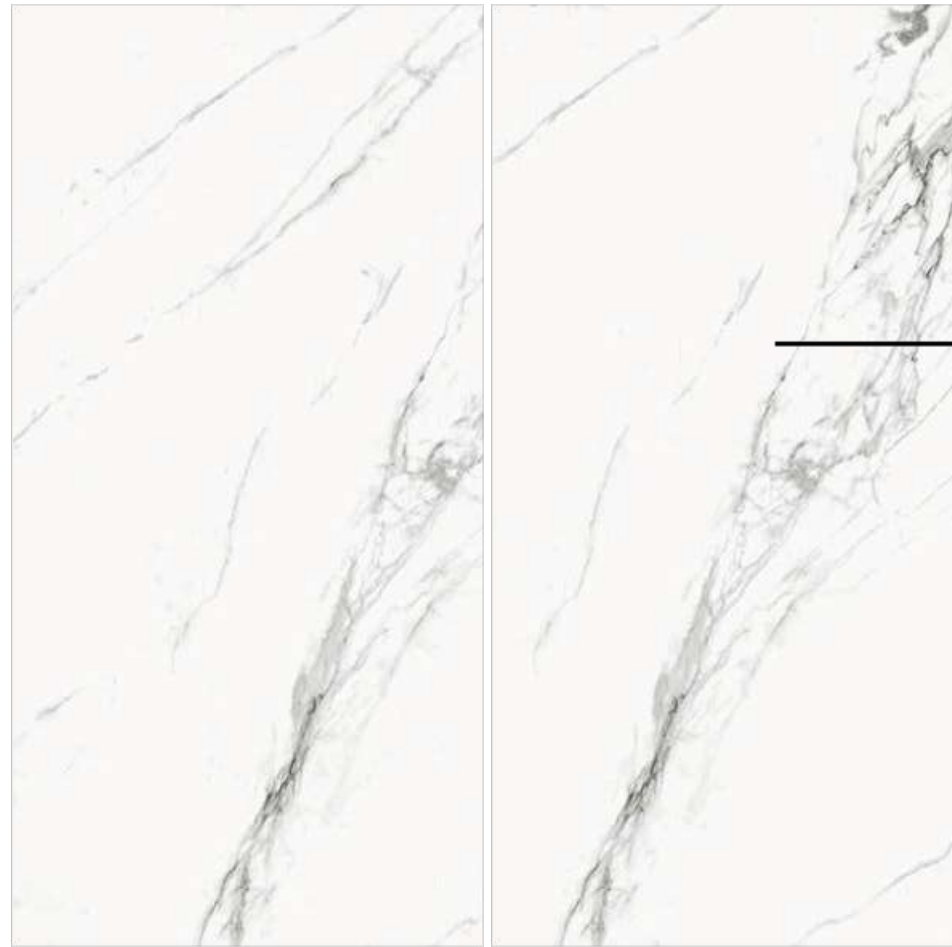

STANDARDS OF BEAUTY