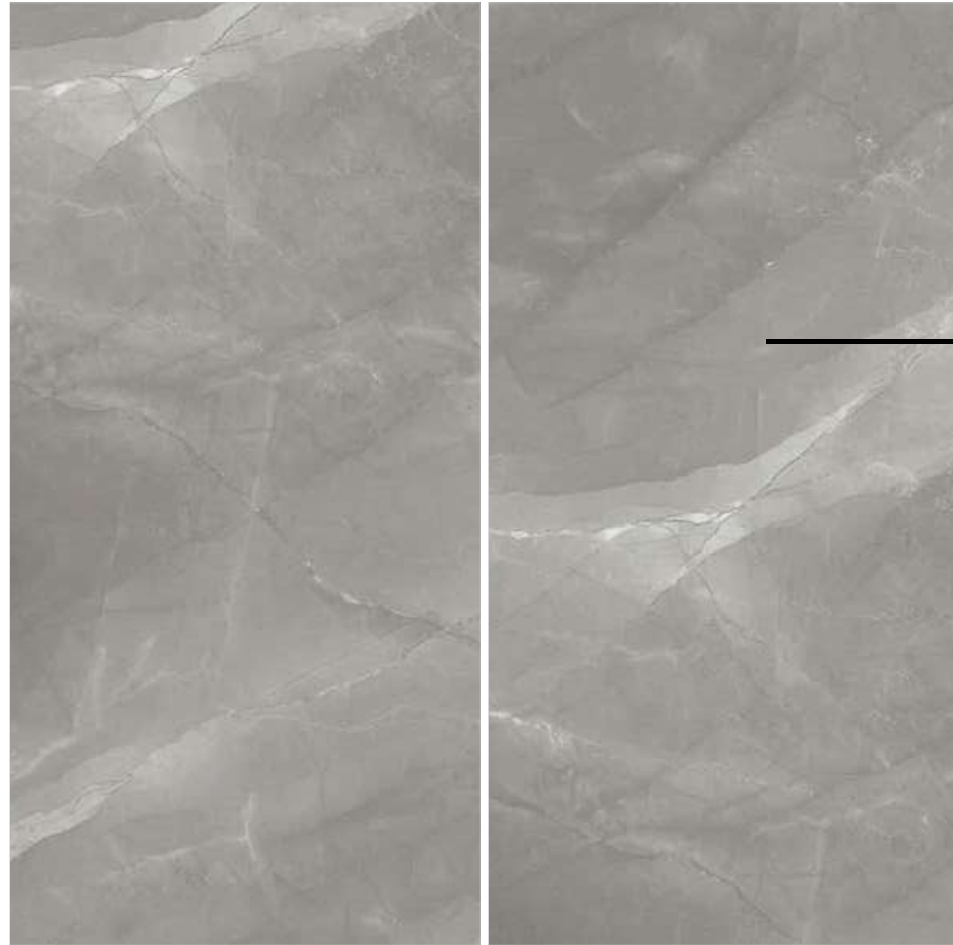

# LEGEND GREY

LUCE SURFACE  
GLAZED VITRIFIED BODY

SIZE :  
800X1600MM

RANDOM :  
04

Touch for Virtual

● **BEAUTY AND QUALITY**

LUXERA  
SURFACE  
CRAFTING THE ERA OF LUXURY

Luce  
SURFACE