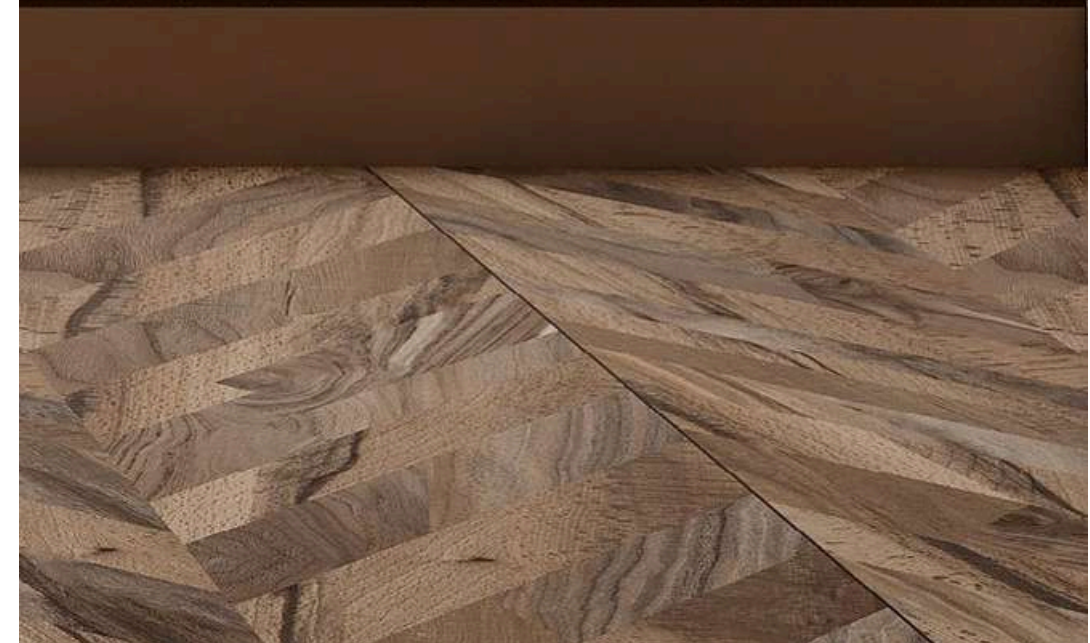

KARELLIA HAZELNUT

LUCE SURFACE
GLAZED VITRIFIED BODY

SIZE :
800X1600MM

RANDOM :
01

Touch for Virtual
360°

● **WORLD OF ART**