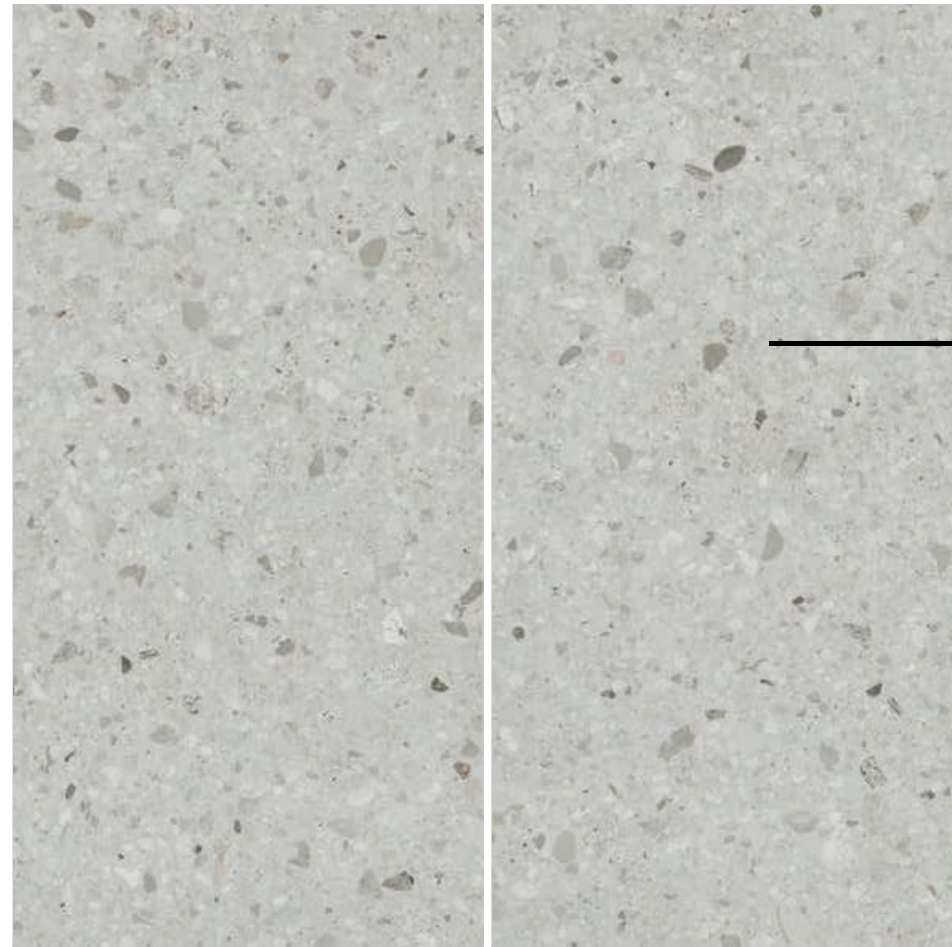

DEFINITION OF DYNAMISM