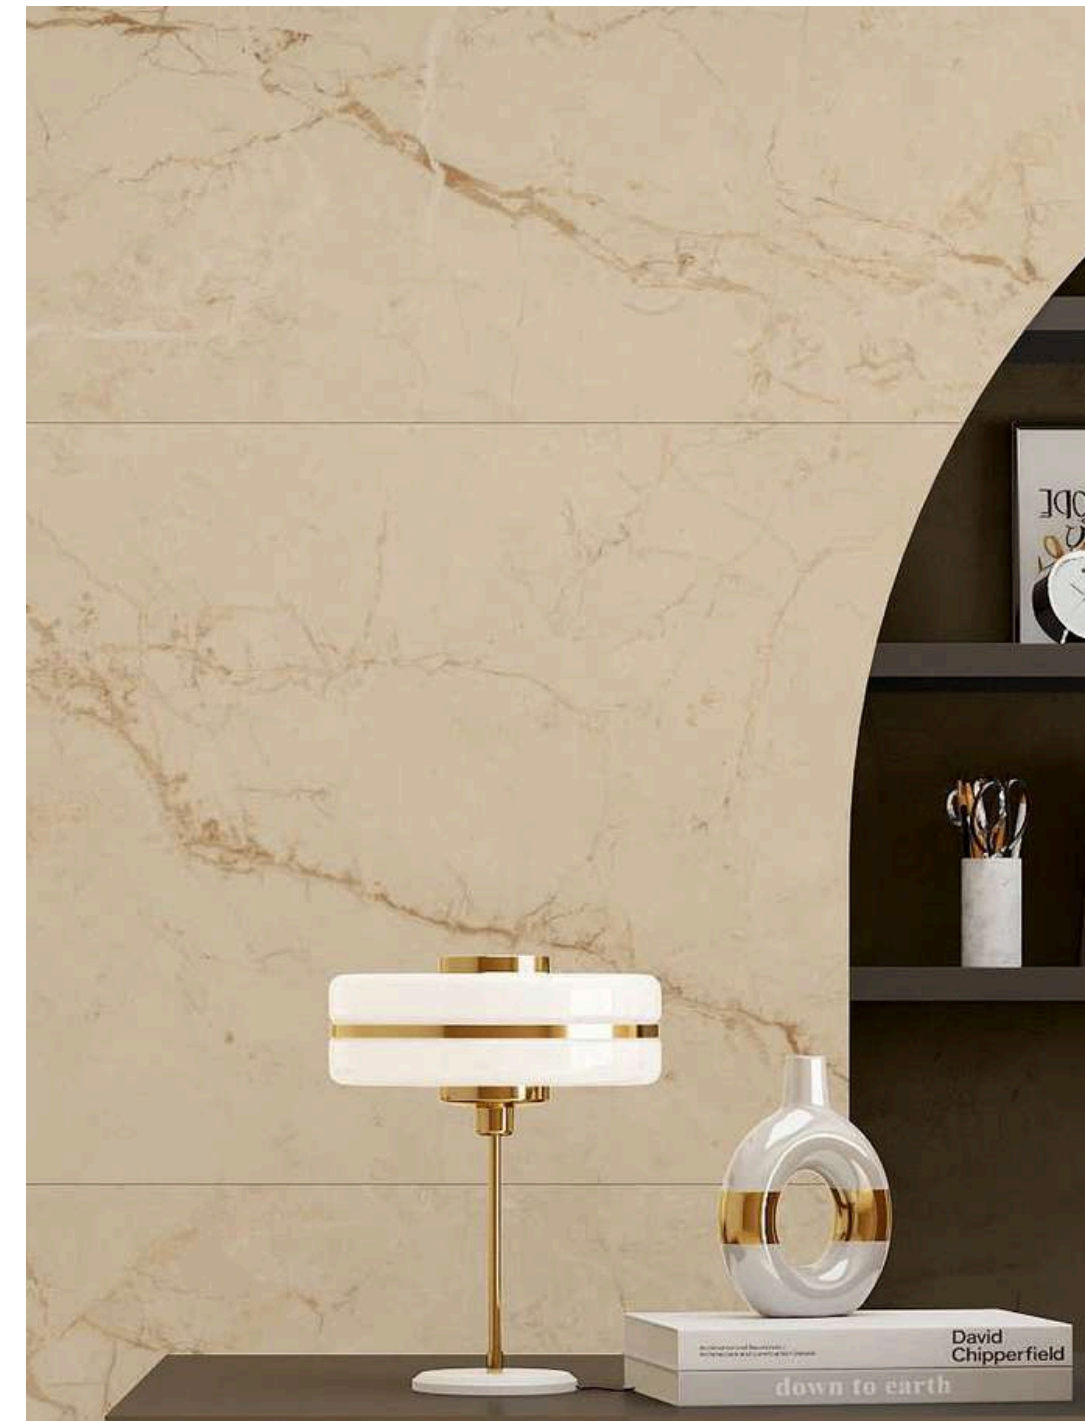

DESIGNING DREAMS