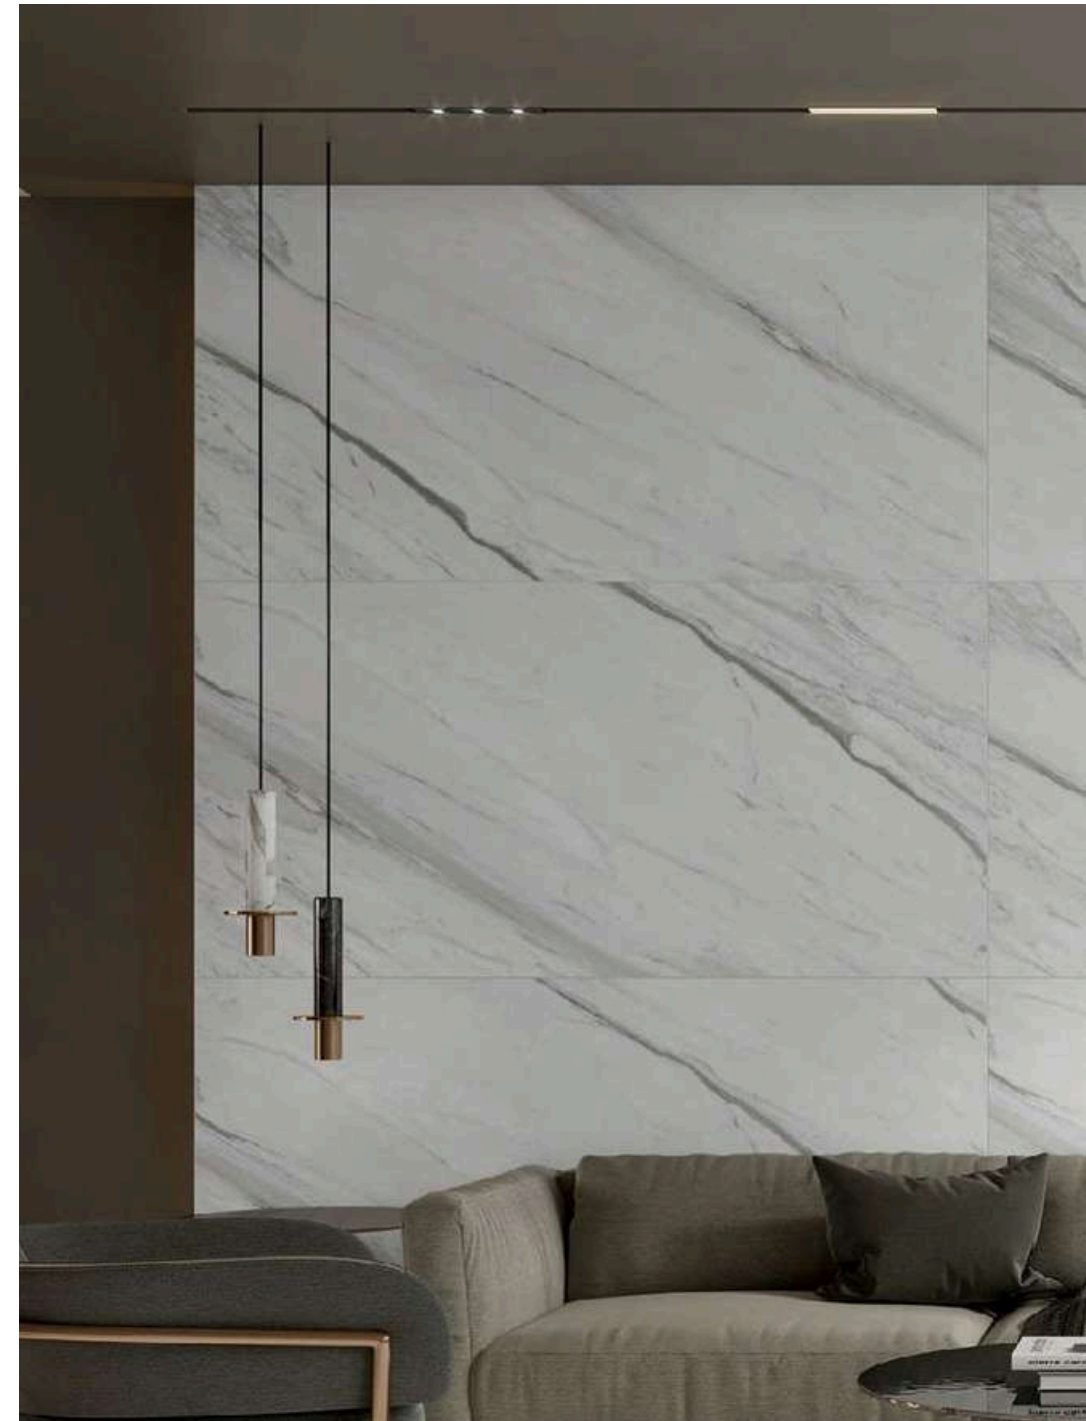

# CALACATTA SUPREME

LUCE SURFACE  
GLAZED VITRIFIED BODY

SIZE :  
800X1600MM

RANDOM :  
04

Touch for Virtual

● **LOOK AND ELEGANCE**

LUXERA  
SURFACE  
CRAFTING THE ERA OF LUXURY

Luce  
SURFACE