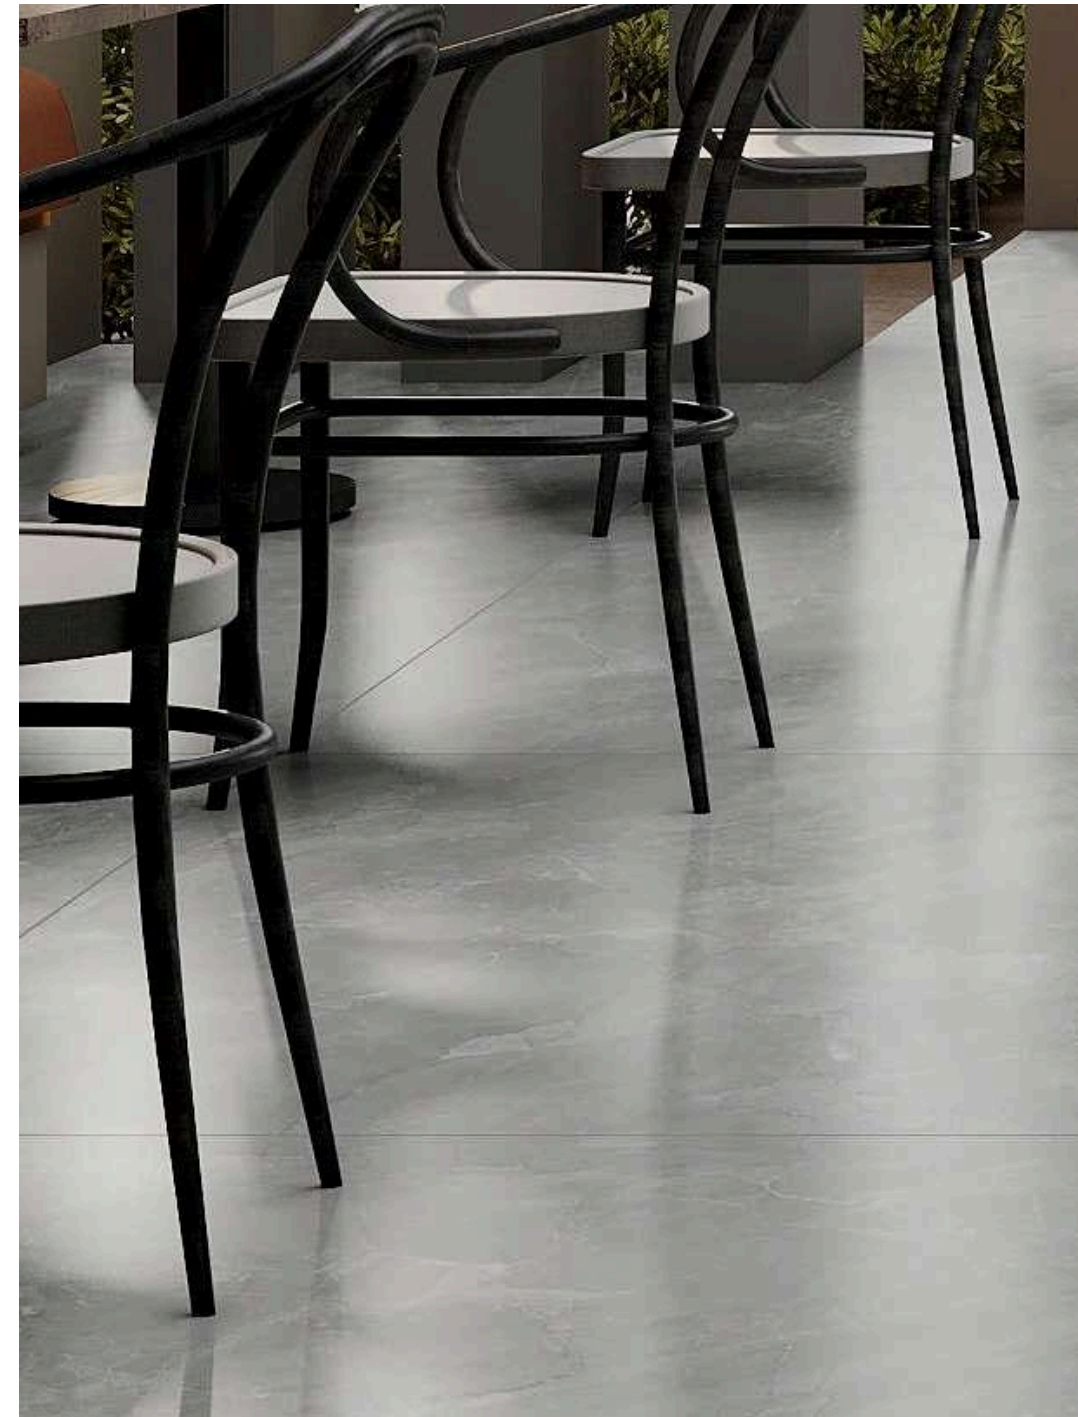

# TWILIGHT GERY

LUCE SURFACE  
GLAZED VITRIFIED BODY

SIZE :  
800X1600MM

RANDOM :  
04

Touch for Virtual  
**360°**

● **EXTREMELY FUNCTIONAL**