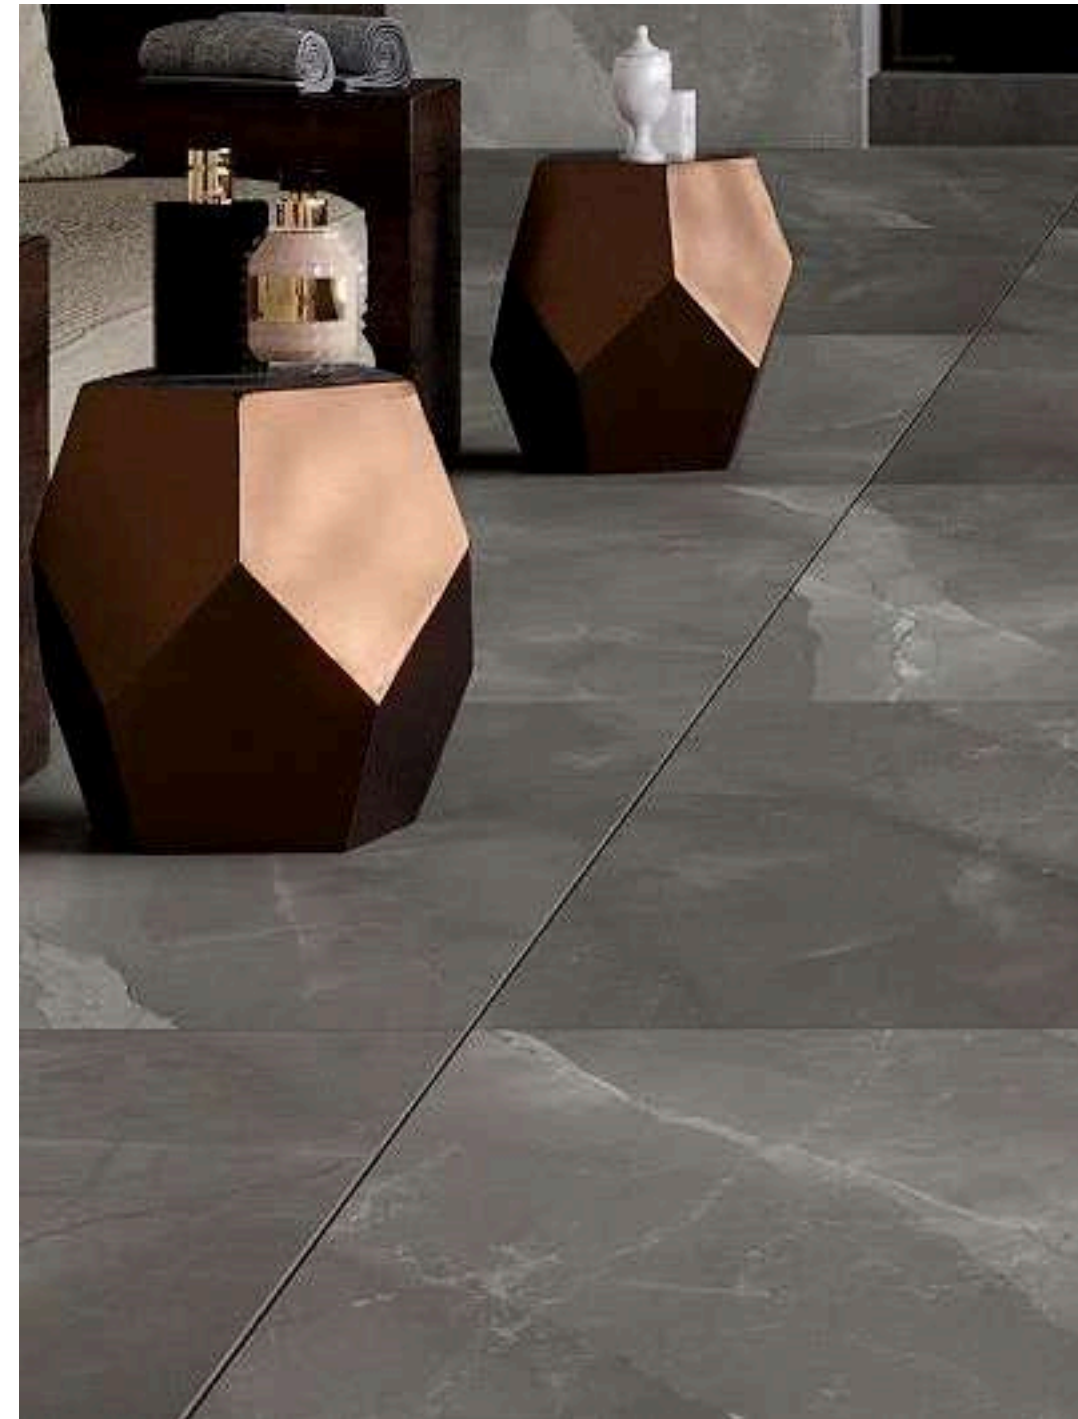

# LEGEND GREY

LUCE SURFACE  
GLAZED VITRIFIED BODY

SIZE :  
800X1600MM

RANDOM :  
04

Touch for Virtual

● **BEAUTY AND QUALITY**

LUXERA  
SURFACE  
CRAFTING THE ERA OF LUXURY

Luce  
SURFACE