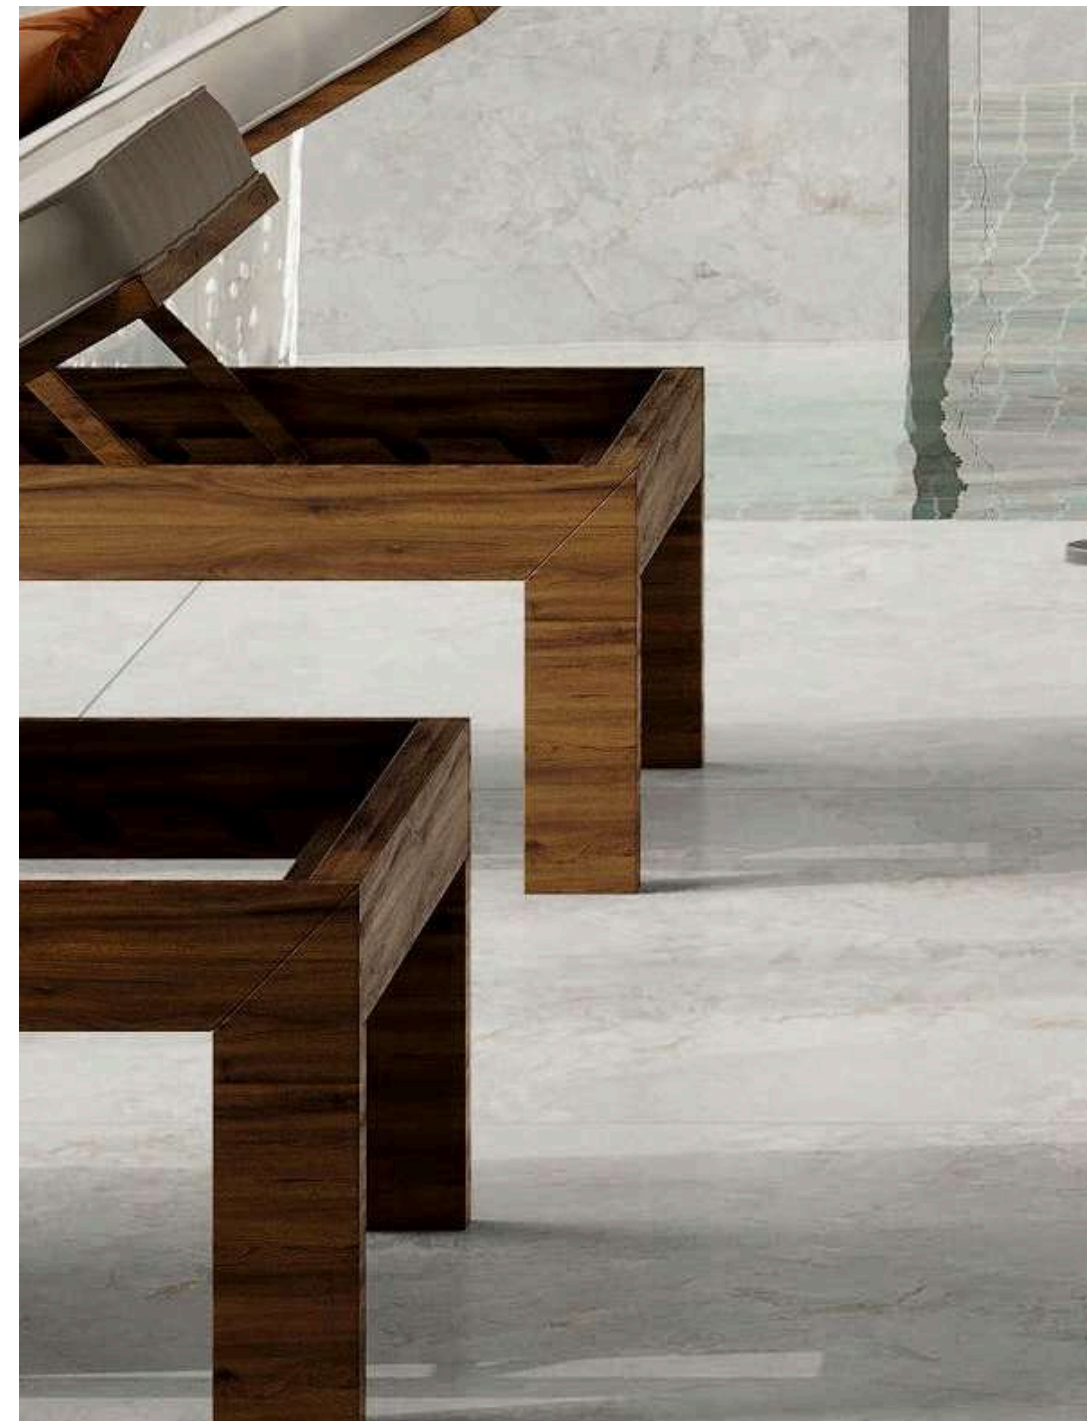

DEFINITION OF DYNAMISM