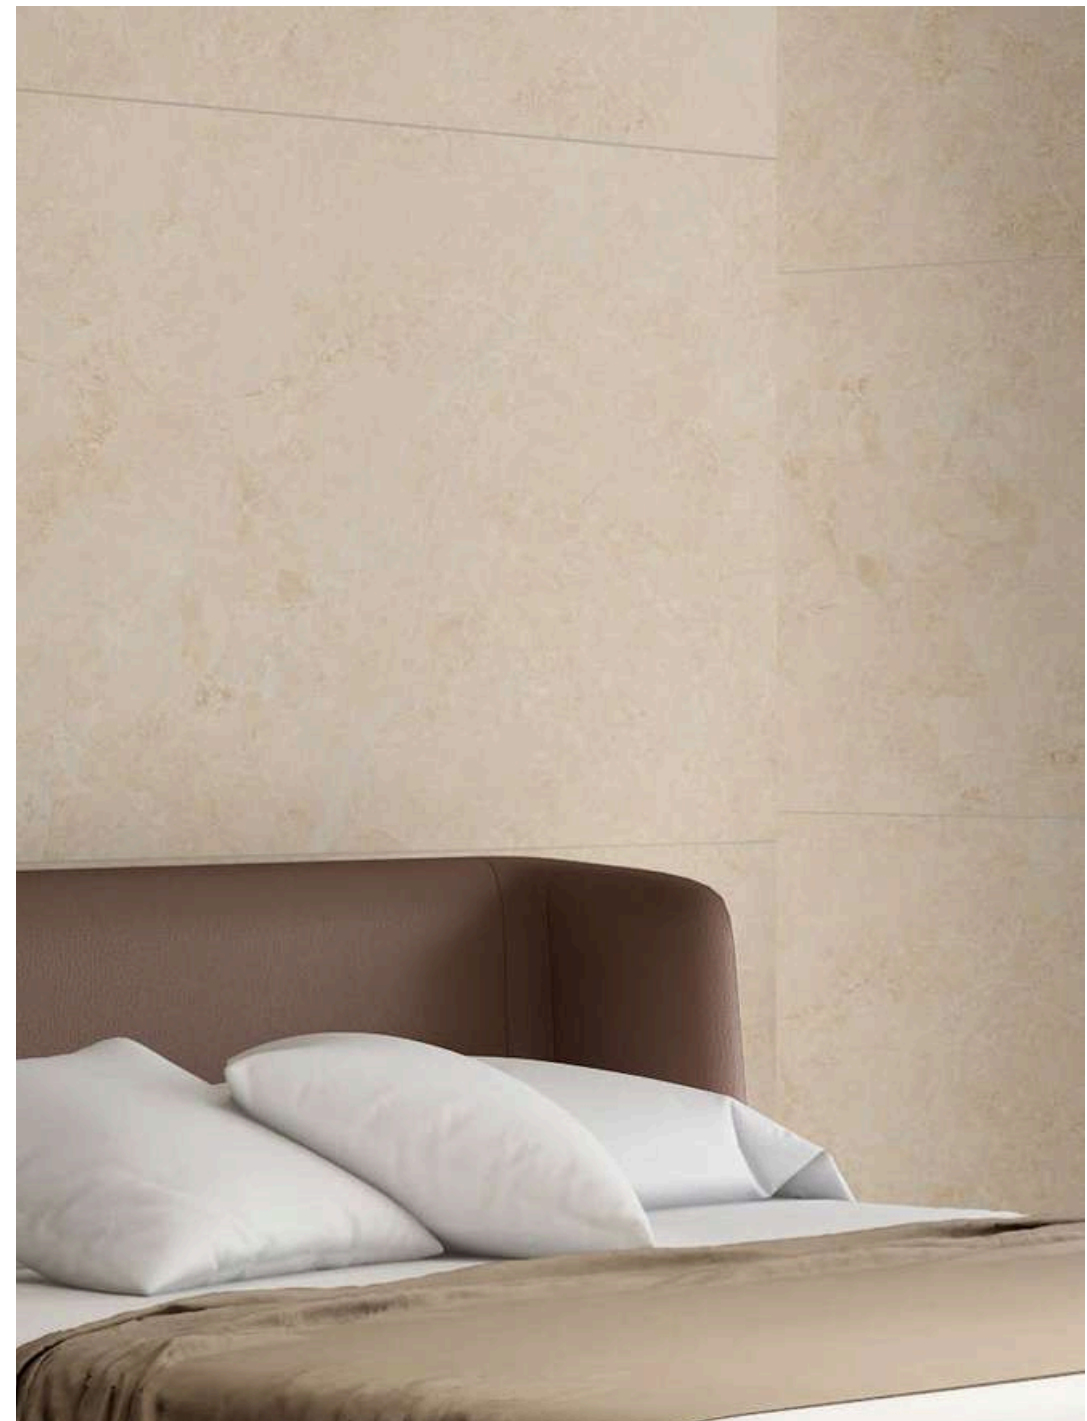

STANDARDS OF LIVING