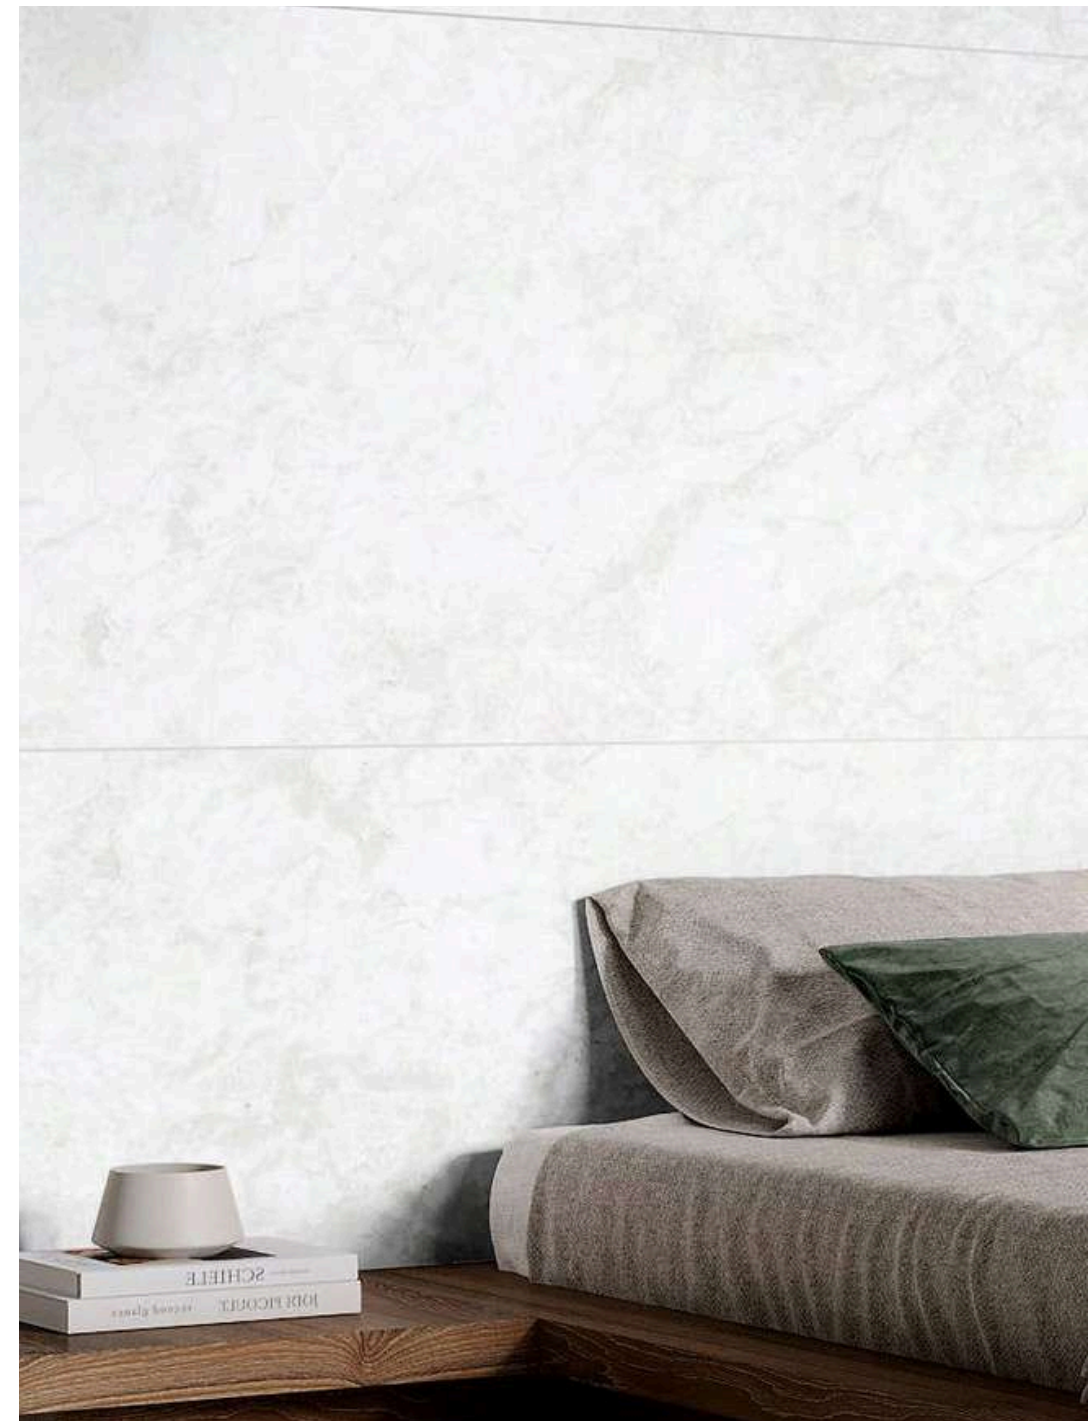

● BRILLIANCE OF BEAUTY