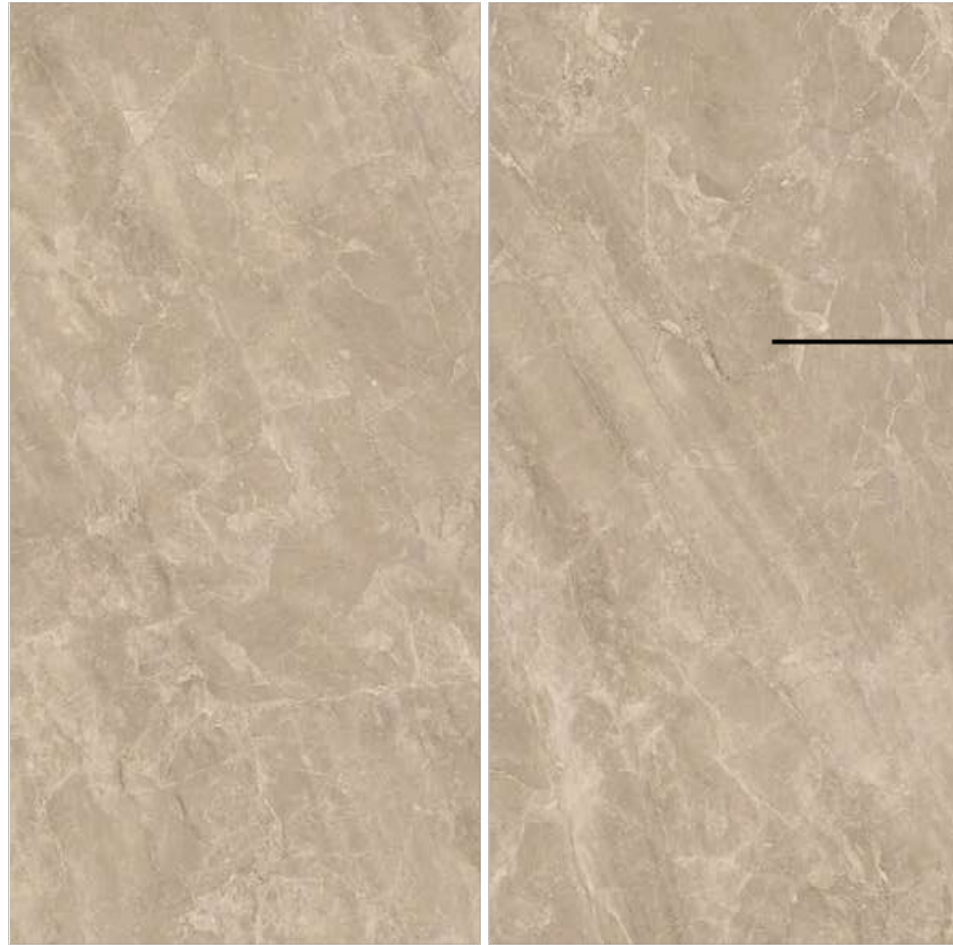

# TWILIGHT TAUPE

LUCE SURFACE  
GLAZED VITRIFIED BODY

SIZE :  
800X1600MM

RANDOM :  
04

Touch for Virtual  
360°

● **SMOOTH AND BEAUTIFUL**

LUXERA  
SURFACE  
CRAFTING THE ERA OF LUXURY

Luce  
SURFACE