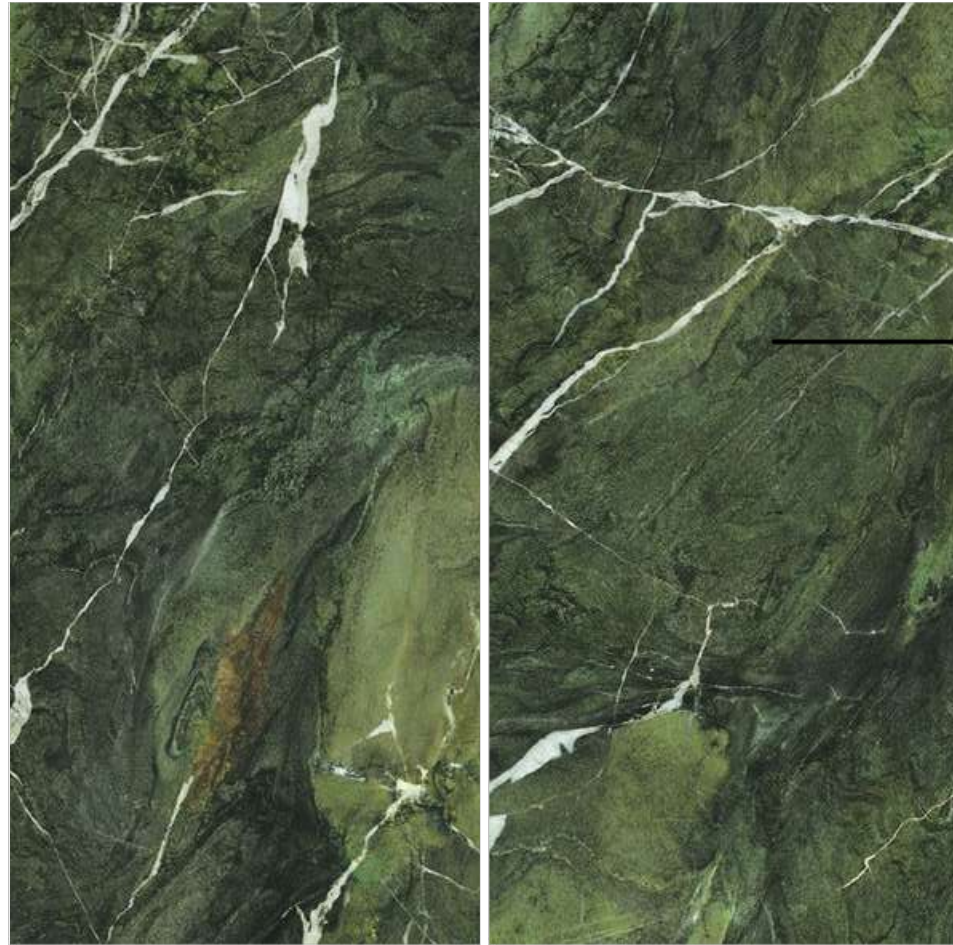

# TIFFON VERDE

LUCE SURFACE  
GLAZED VITRIFIED BODY

SIZE :  
800X1600MM

RANDOM :  
03

Touch for Virtual  
360°

● **SIMPLICITY ELEGANCE**

LUXERA  
SURFACE  
CRAFTING THE ERA OF LUXURY

Luce  
SURFACE